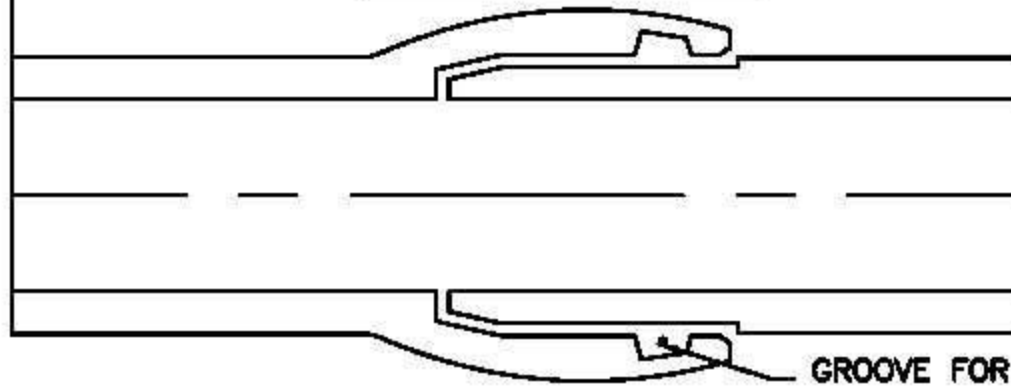

ADHESIVE JOINT

BELL & SPIGOT JOINT

BUTT & WRAP JOINT

DOUBLE BELL COUPLING JOINT

DOUBLE BELL COUPLING KEY JOINT

**BELL & SPIGOT KEY LOCK JOINT WITH REKA RING
(MECHANICAL KEY LOCK JOINT)**