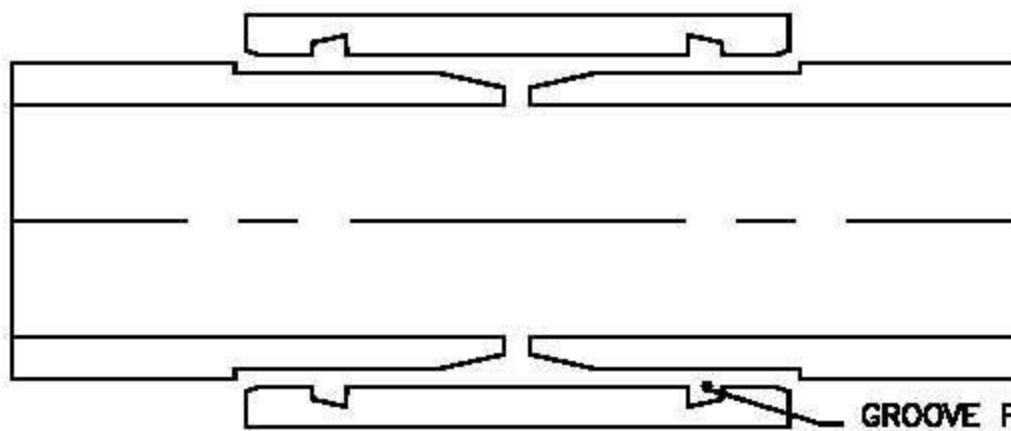

ADHESIVE JOINT

BELL & SPIGOT JOINT

BUTT & WRAP JOINT

DOUBLE BELL COUPLING JOINT

DOUBLE BELL COUPLING KEY JOINT

**BELL & SPIGOT KEY LOCK JOINT WITH REKA RING
(MECHANICAL KEY LOCK JOINT)**