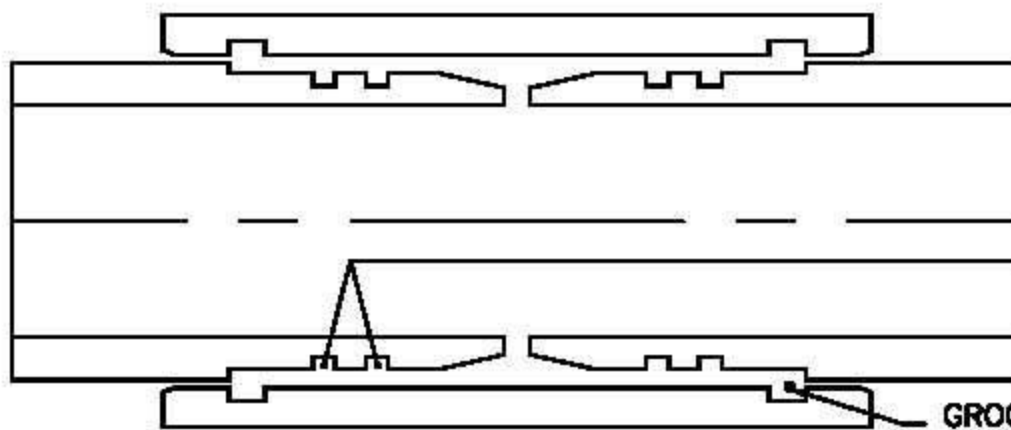

ADHESIVE JOINT

BELL & SPIGOT JOINT

BUTT & WRAP JOINT

DOUBLE BELL COUPLING JOINT

DOUBLE BELL COUPLING KEY JOINT

**BELL & SPIGOT KEY LOCK JOINT WITH REKA RING
(MECHANICAL KEY LOCK JOINT)**