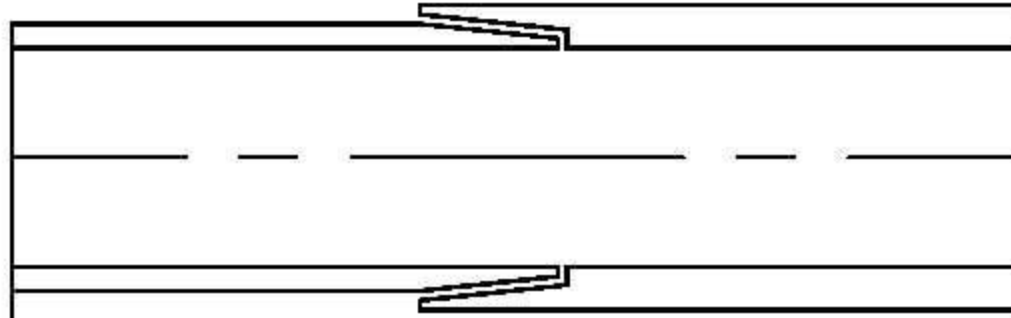

ADHESIVE JOINT

BELL & SPIGOT JOINT

BUTT & WRAP JOINT

DOUBLE BELL COUPLING JOINT

DOUBLE BELL COUPLING KEY JOINT

**BELL & SPIGOT KEY LOCK JOINT WITH REKA RING
(MECHANICAL KEY LOCK JOINT)**